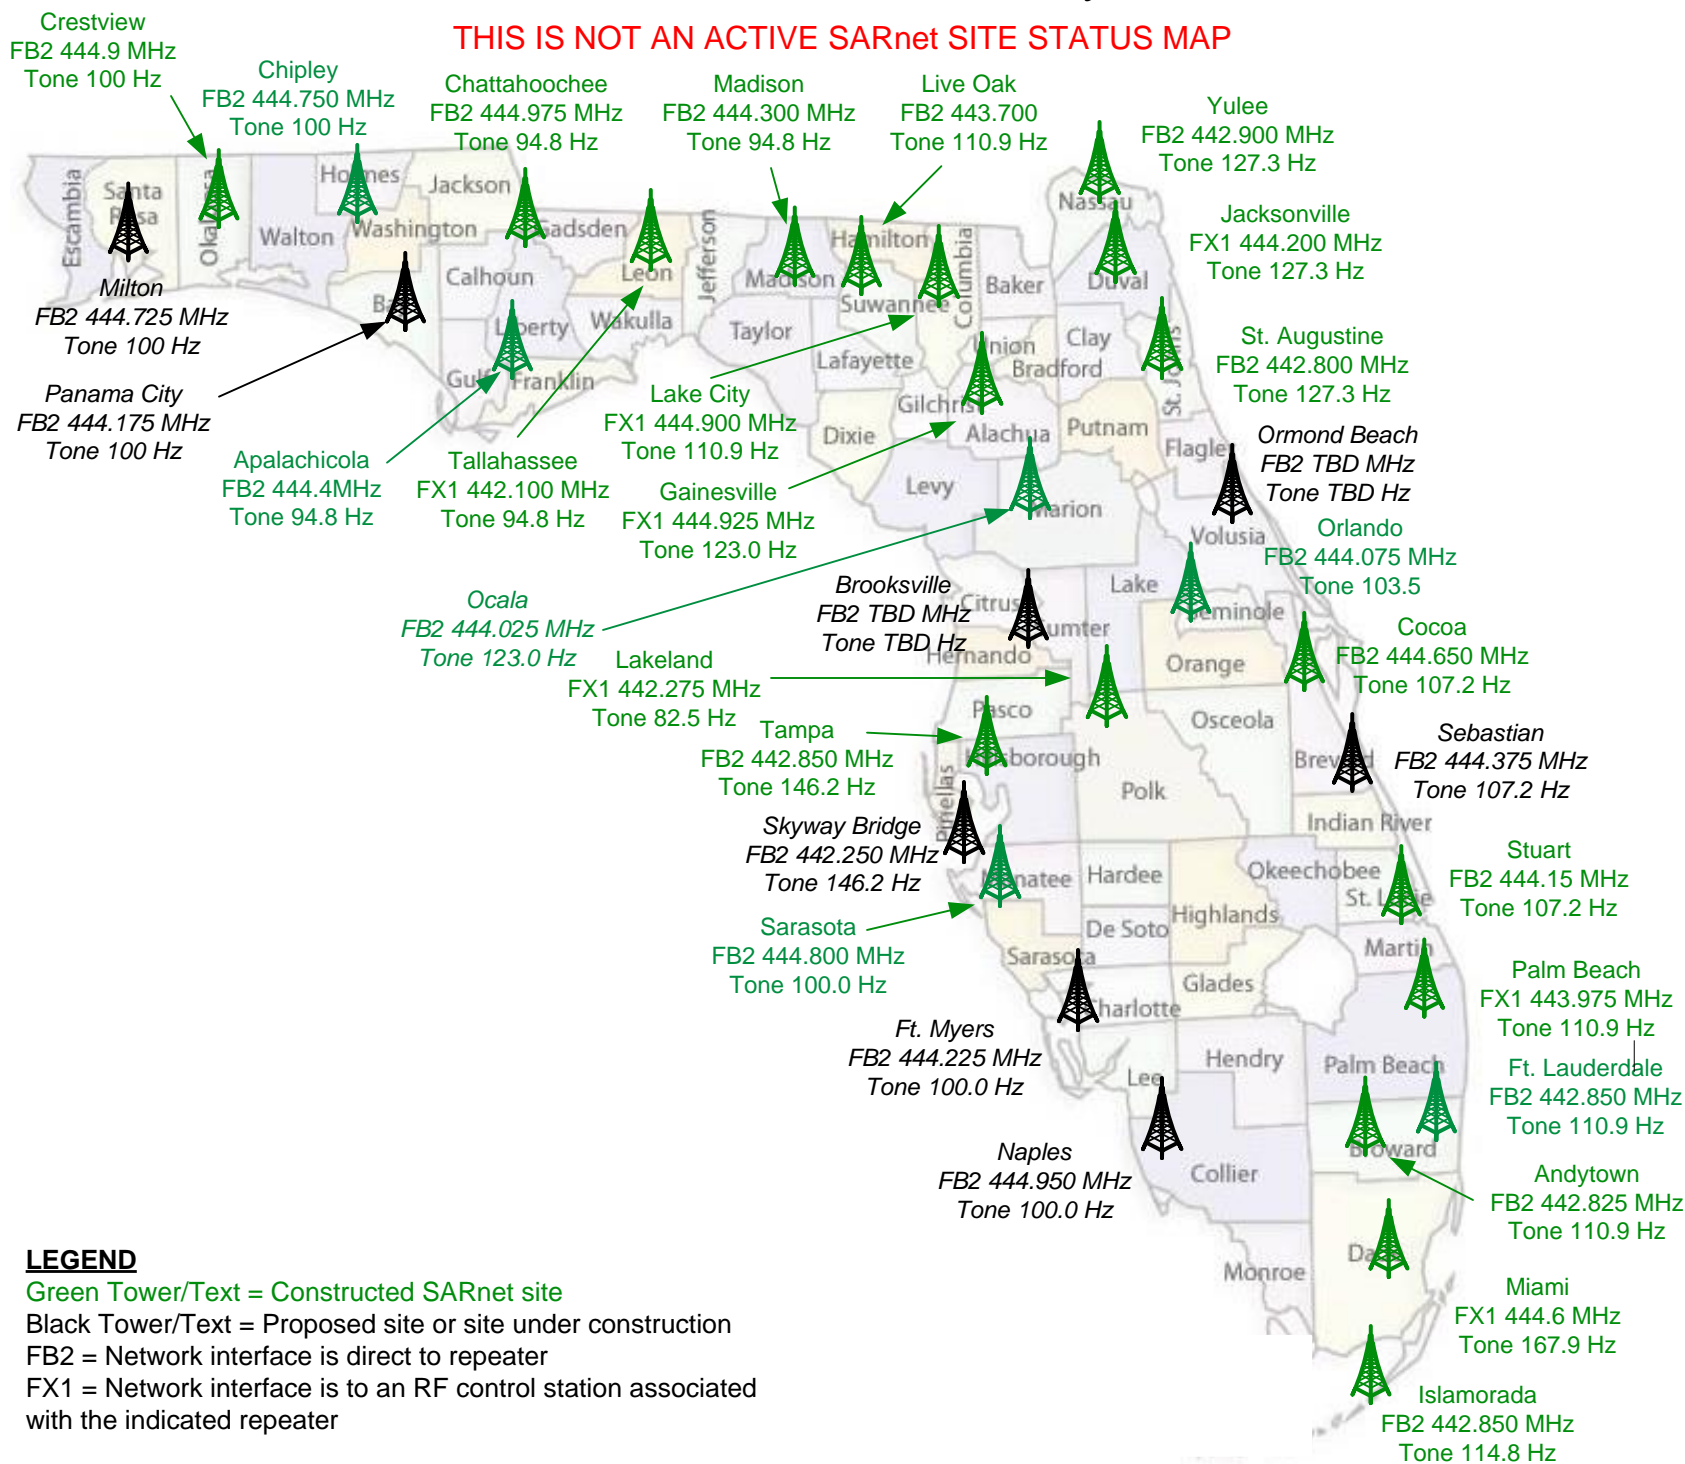

# Statewide Amateur Radio Network "SARnet"

## Constructed Sites as of February 7, 2016

**THIS IS NOT AN ACTIVE SARnet SITE STATUS MAP**

### LEGEND

- Green Tower/Text = Constructed SARnet site
- Black Tower/Text = Proposed site or site under construction
- FB2 = Network interface is direct to repeater
- FX1 = Network interface is to an RF control station associated with the indicated repeater